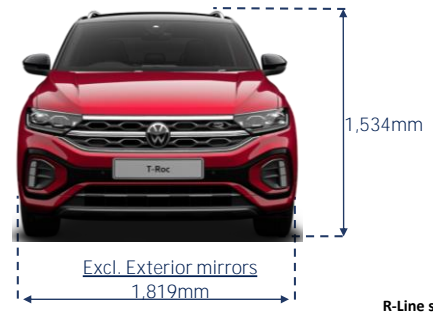

Technical Data	Life	R-Line
Engine Type	4-Cylinder inline Turbo	4-Cylinder inline Turbo
Fuel Type	Petrol (Minimum 95 RON)	Petrol (Minimum 95 RON)
Cubic Capacity (cc)	1,395	1,395
Maximum Power (kW) @ rpm	110kW (5,000rpm - 6,000rpm)	110kW (5,000rpm - 6,000rpm)
Maximum Torque (Nm) @ rpm	250Nm (1,500rpm - 3,500rpm)	250Nm (1,500rpm - 3,500rpm)
Drivetrain	Front Wheel Drive	Front Wheel Drive
Transmission	8 Speed Automatic	8 Speed Automatic
Tare weight (kg)	1,400kg	1,400kg
Trailer load limit 12% gradient (Braked / Unbraked)	1,500kg / 670kg	1,500kg / 670kg
Luggage Capacity (VDA) (Rear seats upright, rear bench forward / rear seats folded, rear bench forward)	445L / 1290L	445L / 1290L
Fuel tank capacity (L, approx.)	50L	50L
Combined Fuel consumption (L/100km), 3P-WLTP converted§	7.0	7.0
Combined CO₂ emissions (g/km), 3P-WLTP converted§	160	160
Emission standard	Euro 6 (NEDC)	Euro 6 (NEDC)
Start/stop system with generative braking	●	●
5 year / 150,000 km (whichever occurs first) mechanical warranty, 5 year VW roadside assistance and 12 year anti-corrosion warranty	●	●
Volkswagen Service Plan - Scheduled Servicing for 3 years or up to 45,000km (whichever occurs first)	$1,295	$1,295
Volkswagen Service Plan - Scheduled Servicing for 5 years or up to 75,000km (whichever occurs first)	$2,595	$2,595