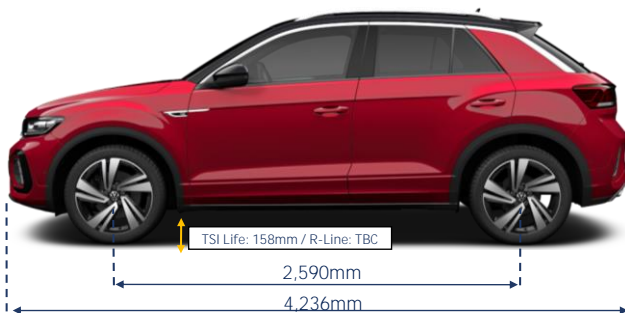

Technical Data	Life	R-Line
Engine Type	4-Cylinder inline Turbo	4-Cylinder inline Turbo
Fuel Type	Petrol (Minimum 95 RON)	Petrol (Minimum 95 RON)
Cubic Capacity (cc)	1,395	1,395
Maximum Power (kW) @ rpm	110kW (5,000rpm - 6,000rpm)	110kW (5,000rpm - 6,000rpm)
Maximum Torque (Nm) @ rpm	250Nm (1,500rpm - 3,500rpm)	250Nm (1,500rpm - 3,500rpm)
Drivetrain	Front Wheel Drive	Front Wheel Drive
Transmission	8 Speed Automatic	8 Speed Automatic
Tare weight (kg)	1,400kg	1,400kg
Trailer load limit 12% gradient (Braked / Unbraked)	1,500kg / 670kg	1,500kg / 670kg
Luggage Capacity (VDA) (Rear seats upright, rear bench forward / rear seats folded, rear bench forward)	445L / 1290L	445L / 1290L
Fuel tank capacity (L, approx.)	50L	50L
Combined Fuel consumption (L/100km), 3P-WLTP converted§	7.0	7.0
Combined CO₂ emissions (g/km), 3P-WLTP converted§	160	160
Emission standard	Euro 6 (NEDC)	Euro 6 (NEDC)
Start/stop system with generative braking	●	●
5 year / 150,000 km (whichever occurs first) mechanical warranty, 5 year VW roadside assistance and 12 year anti-corrosion warranty	●	●
Volkswagen Service Plan - Scheduled Servicing for 3 years or up to 45,000km (whichever occurs first)	$1,295	$1,295
Volkswagen Service Plan - Scheduled Servicing for 5 years or up to 75,000km (whichever occurs first)	$2,595	$2,595