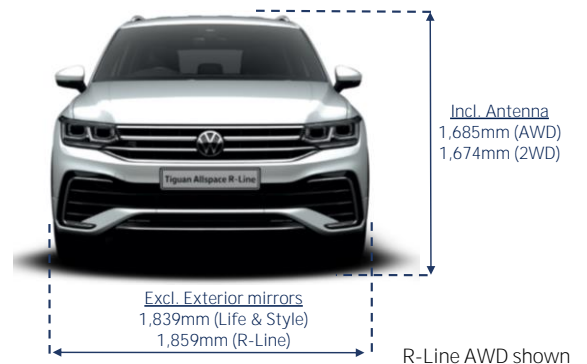

Technical Data	Style AWD	R-Line AWD
Engine Type	4-Cylinder inline Turbo	4-Cylinder inline Turbo
Fuel Type	Petrol (Minimum 95 RON)	Petrol (Minimum 95 RON)
Cubic Capacity (cc)	1,984	1,984
Maximum Power (kW) @ rpm	140kW (4,200-6,000)	180kW (5,000-6,500)
Maximum Torque (Nm) @ rpm	320Nm (1,500-4,100)	370Nm (1,600-4,300)
Drivetrain	4MOTION All Wheel Drive	4MOTION All Wheel Drive
Transmission	7 Speed DSG	7 Speed DSG
Tare weight (kg)	1,737	1,742
Trailer load limit 12% gradient (Braked / Unbraked)	2,500kg / 750kg	2,500kg / 750kg
Fuel tank capacity (L, approx.)	63	63
Combined Fuel consumption (L/100km), 3P-WLTP converted§	8.4	9.0
Combined CO₂ emissions (g/km), 3P-WLTP converted§	190	203
Emission standard	Euro 6 (WLTP)	Euro 6 (WLTP)
Luggage capacity (L) (with folded 3rd row & 2nd row pushed forward / with folded 3rd row and folded 2nd row)	700 / 1,775	700 / 1,775
5 year / 150,000 km (whichever occurs first) mechanical warranty, 5 year VW roadside assistance and 12 year anti-corrosion warranty	●	●
Volkswagen Service Plan - Scheduled Servicing for 3 years or up to 45,000km (whichever occurs first)	$1,645	$1,645
Volkswagen Service Plan - Scheduled Servicing for 5 years or up to 75,000km (whichever occurs first)	$3,445	$3,445