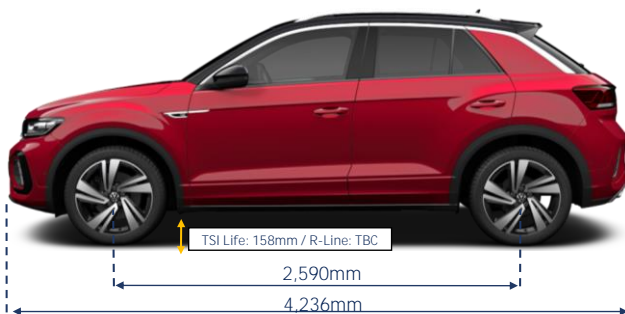

Technical Data	Life	R-Line
Engine Type	4-Cylinder inline Turbo	4-Cylinder inline Turbo
Fuel Type	Petrol (Minimum 95 RON)	Petrol (Minimum 95 RON)
Cubic Capacity (cc)	1,395	1,395
Maximum Power (kW) @ rpm	110kW (5,000rpm - 6,000rpm)	110kW (5,000rpm - 6,000rpm)
Maximum Torque (Nm) @ rpm	250Nm (1,500rpm - 3,500rpm)	250Nm (1,500rpm - 3,500rpm)
Drivetrain	Front Wheel Drive	Front Wheel Drive
Transmission	8 Speed Automatic	8 Speed Automatic
Tare weight (kg)	1,400kg	1,400kg
Maximum Towing Capacity 12% gradient (Braked / Unbraked)	1,500kg / 670kg	1,500kg / 670kg
Luggage Capacity (VDA) (Rear seats upright, rear bench forward / rear seats folded, rear bench forward)	445L / 1290L	445L / 1290L
Fuel tank capacity (L, approx.)	50L	50L
Combined Fuel consumption (L/100km), 3P-WLTP converted§	7.0	7.0
Combined CO₂ emissions (g/km), 3P-WLTP converted§	160	160
Emission standard	Euro 6 (NEDC)	Euro 6 (NEDC)
Start/stop system with generative braking	●	●
5 year / 150,000 km (whichever occurs first) mechanical warranty, 5 year VW roadside assistance and 12 year anti-corrosion warranty	●	●
Volkswagen Service Plan - Scheduled Servicing for 3 years or up to 45,000km (whichever occurs first)	$1,295	$1,295
Volkswagen Service Plan - Scheduled Servicing for 5 years or up to 75,000km (whichever occurs first)	$2,595	$2,595