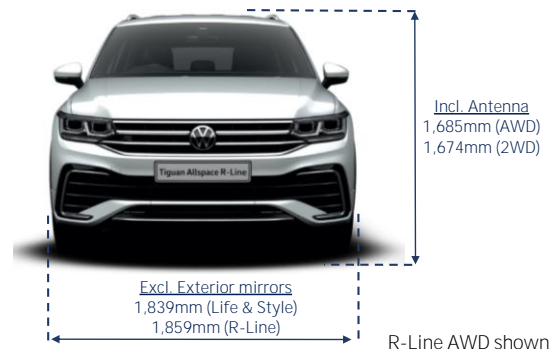

Technical Data	Style AWD	R-Line AWD
Engine Type	4-Cylinder inline Turbo	4-Cylinder inline Turbo
Fuel Type	Petrol (Minimum 95 RON)	Petrol (Minimum 95 RON)
Cubic Capacity (cc)	1,984	1,984
Maximum Power (kW) @ rpm	140kW (4,200-6,000)	180kW (5,000-6,500)
Maximum Torque (Nm) @ rpm	320Nm (1,500-4,100)	370Nm (1,600-4,300)
Drivetrain	4MOTION All Wheel Drive	4MOTION All Wheel Drive
Transmission	7 Speed DSG	7 Speed DSG
Tare weight (kg)	1,737	1,742
Trailer load limit 12% gradient (Braked / Unbraked)	2,500kg / 750kg	2,500kg / 750kg
Fuel tank capacity (L, approx.)	63	63
Combined Fuel consumption (L/100km), 3P-WLTP converted§	8.4	9.0
Combined CO₂ emissions (g/km), 3P-WLTP converted§	190	203
Emission standard	Euro 6 (WLTP)	Euro 6 (WLTP)
Luggage capacity (L) (with folded 3rd row & 2nd row pushed forward / with folded 3rd row and folded 2nd row)	700 / 1,775	700 / 1,775
5 year / 150,000 km (whichever occurs first) mechanical warranty, 5 year VW roadside assistance and 12 year anti-corrosion warranty	●	●