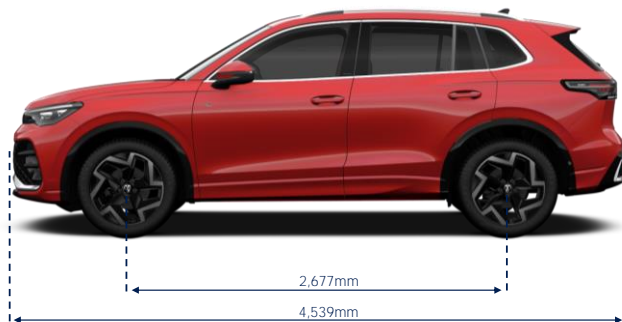

Specifications and colours are as planned at February 2025 for Model Year 2025 and subject to change without notice or obligation.

Technical Data	Life	R-Line	R-Line AWD
Engine type	4-Cylinder inline Turbo	4-Cylinder inline Turbo	4-Cylinder inline Turbo
Fuel type	Petrol (Minimum 95 RON)	Petrol (Minimum 95 RON)	Petrol (Minimum 95 RON)
Cubic capacity (cc)	1,395	1,395	1,984
Maximum power (kW) @ rpm	110kW (5,000-6,000)	110kW (5,000-6,000)	195kW (5,000-6,500)
Maximum torque (Nm) @ rpm	250Nm (1,500-3,500)	250Nm (1,500-3,500)	400Nm (1,650-4,350)
Drivetrain	Front Wheel Drive	Front Wheel Drive	4MOTION All Wheel Drive
Transmission	7 Speed DSG	7 Speed DSG	7 Speed DSG
Tare weight (kg)	1,483kg	1,483kg	1,645kg
Maximum Towing Capacity 12% gradient (Braked / Unbraked)	1,800kg / 750kg	1,800kg / 750kg	2,300kg / 750kg
Maximum down ball weight	100kg	100kg	100kg
Fuel tank capacity (L, approx.)	60	60	61
Combined fuel consumption (L/100km), 3P-WLTP converted§	8.5	8.5	8.6
Combined CO₂ emissions (g/km), 3P-WLTP converted§	192	192	196
Emission standard	Euro 6 (NEDC)	Euro 6 (NEDC)	EU6e (WLTP)
Start/stop system with regenerative braking	-	-	●
Luggage capacity (L) [rear seats up, rear bench forward / rear seats folded]	652 / 1,650	652 / 1,650	652 / 1,650
Ground clearance (mm)	169 mm	169 mm	176mm
5 year / 150,000 km (whichever occurs first) mechanical warranty, 5 year VW roadside assistance and 12 year anti-corrosion warranty	●	●	●