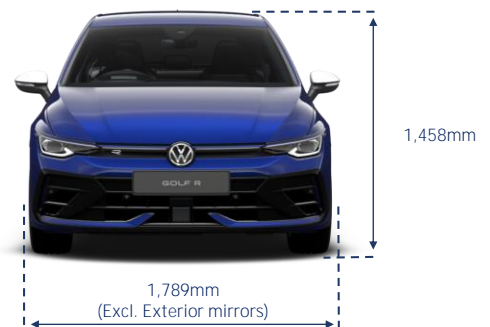

Specifications and colours are as planned at December 2024 for Model Year 2025 and subject to change without notice or obligation.

≠Please note figures are sourced from overseas data where equipment levels by model variant may vary.

Technical Data		R
Engine type		4-cylinder inline turbo
Fuel type		Petrol (minimum 98 RON)
Cubic capacity (cc)		1,984
Maximum power (kW) @ rpm		245kW (5,600-6,500)
Maximum torque (Nm) @ rpm		420Nm (2,100-5,500)
Drivetrain		4MOTION All Wheel Drive with Torque Vectoring
Transmission		7 Speed DSG
0 - 100 km/h		4.6s
Maximum speed		250 km/h
Tare weight (kg)		1,590
Maximum Towing Capacity 12% gradient (Braked / Unbraked)		N/A
Luggage capacity (L) (rear seats upright/rear seats folded)=		341/1,197
Fuel tank capacity (L, approx.)		56L
Combined fuel consumption (L/100km), 3P-WLTP converted§		8.4
Combined CO₂ emissions (g/km), 3P-WLTP converted§		191
Emission standard		EU6e (WLTP)
Automatic start/stop system with regenerative braking		●
5-year/150,000 km (whichever occurs first) mechanical warranty,		●
5-year Volkswagen roadside assistance and 12-year anti-corrosion warranty		●
Volkswagen Service Plan - scheduled servicing for 3 years or up to 45,000km (whichever occurs first)		$1,645
Volkswagen Service Plan - scheduled servicing for 5 years or up to 75,000km (whichever occurs first)		$3,145