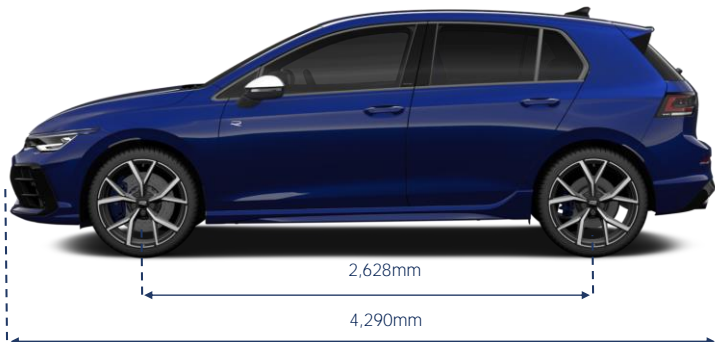

Specifications and colours are as planned at December 2024 for Model Year 2025 and subject to change without notice or obligation.

≠Please note figures are sourced from overseas data where equipment levels by model variant may vary.

Technical Data		R
Engine type		4-cylinder inline turbo
Fuel type		Petrol (minimum 98 RON)
Cubic capacity (cc)		1,984
Maximum power (kW) @ rpm		245kW (5,600-6,500)
Maximum torque (Nm) @ rpm		420Nm (2,100-5,500)
Drivetrain		4MOTION All Wheel Drive with Torque Vectoring
Transmission		7 Speed DSG
0 - 100 km/h		4.6s
Maximum speed		250 km/h
Tare weight (kg)		1,590
Maximum Towing Capacity 12% gradient (Braked / Unbraked)		N/A
Luggage capacity (L) (rear seats upright/rear seats folded)=		341/1,197
Fuel tank capacity (L, approx.)		56L
Combined fuel consumption (L/100km), 3P-WLTP converted§		8.4
Combined CO₂ emissions (g/km), 3P-WLTP converted§		191
Emission standard		EU6e (WLTP)
Automatic start/stop system with regenerative braking		●
5-year/150,000 km (whichever occurs first) mechanical warranty,		●
5-year Volkswagen roadside assistance and 12-year anti-corrosion warranty		●
Volkswagen Service Plan - scheduled servicing for 3 years or up to 45,000km (whichever occurs first)		$1,645
Volkswagen Service Plan - scheduled servicing for 5 years or up to 75,000km (whichever occurs first)		$3,145